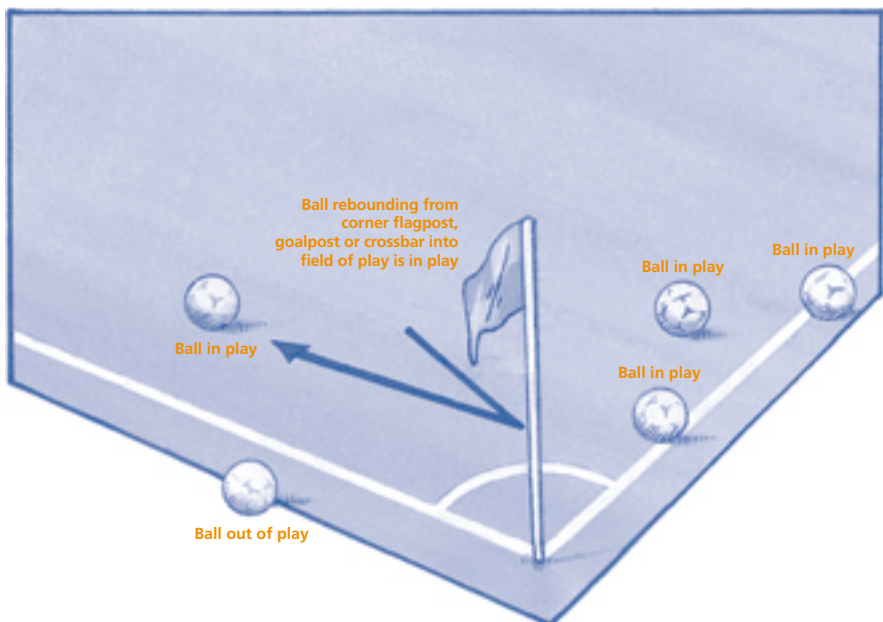

LAW 9 – THE BALL IN AND OUT OF PLAY

Ball Out of Play

The ball is out of play when:

- it has wholly crossed the goal line or touch line whether on the ground or in the air
- play has been stopped by the referee

Ball In Play

The ball is in play at all other times, including when:

- it rebounds off a goalpost, crossbar or corner flagpost and remains in the field of play
- it rebounds off either the referee or an assistant referee when they are on the field of play

INTERPRETATION OF LAW 9 AND GUIDELINES FOR REFEREES

The ball inside the field of play touches a person other than a player

If, when the ball is in play, it touches the referee or an assistant referee who is temporarily on the field of play, play continues because the referee and the assistant referees are part of the match.