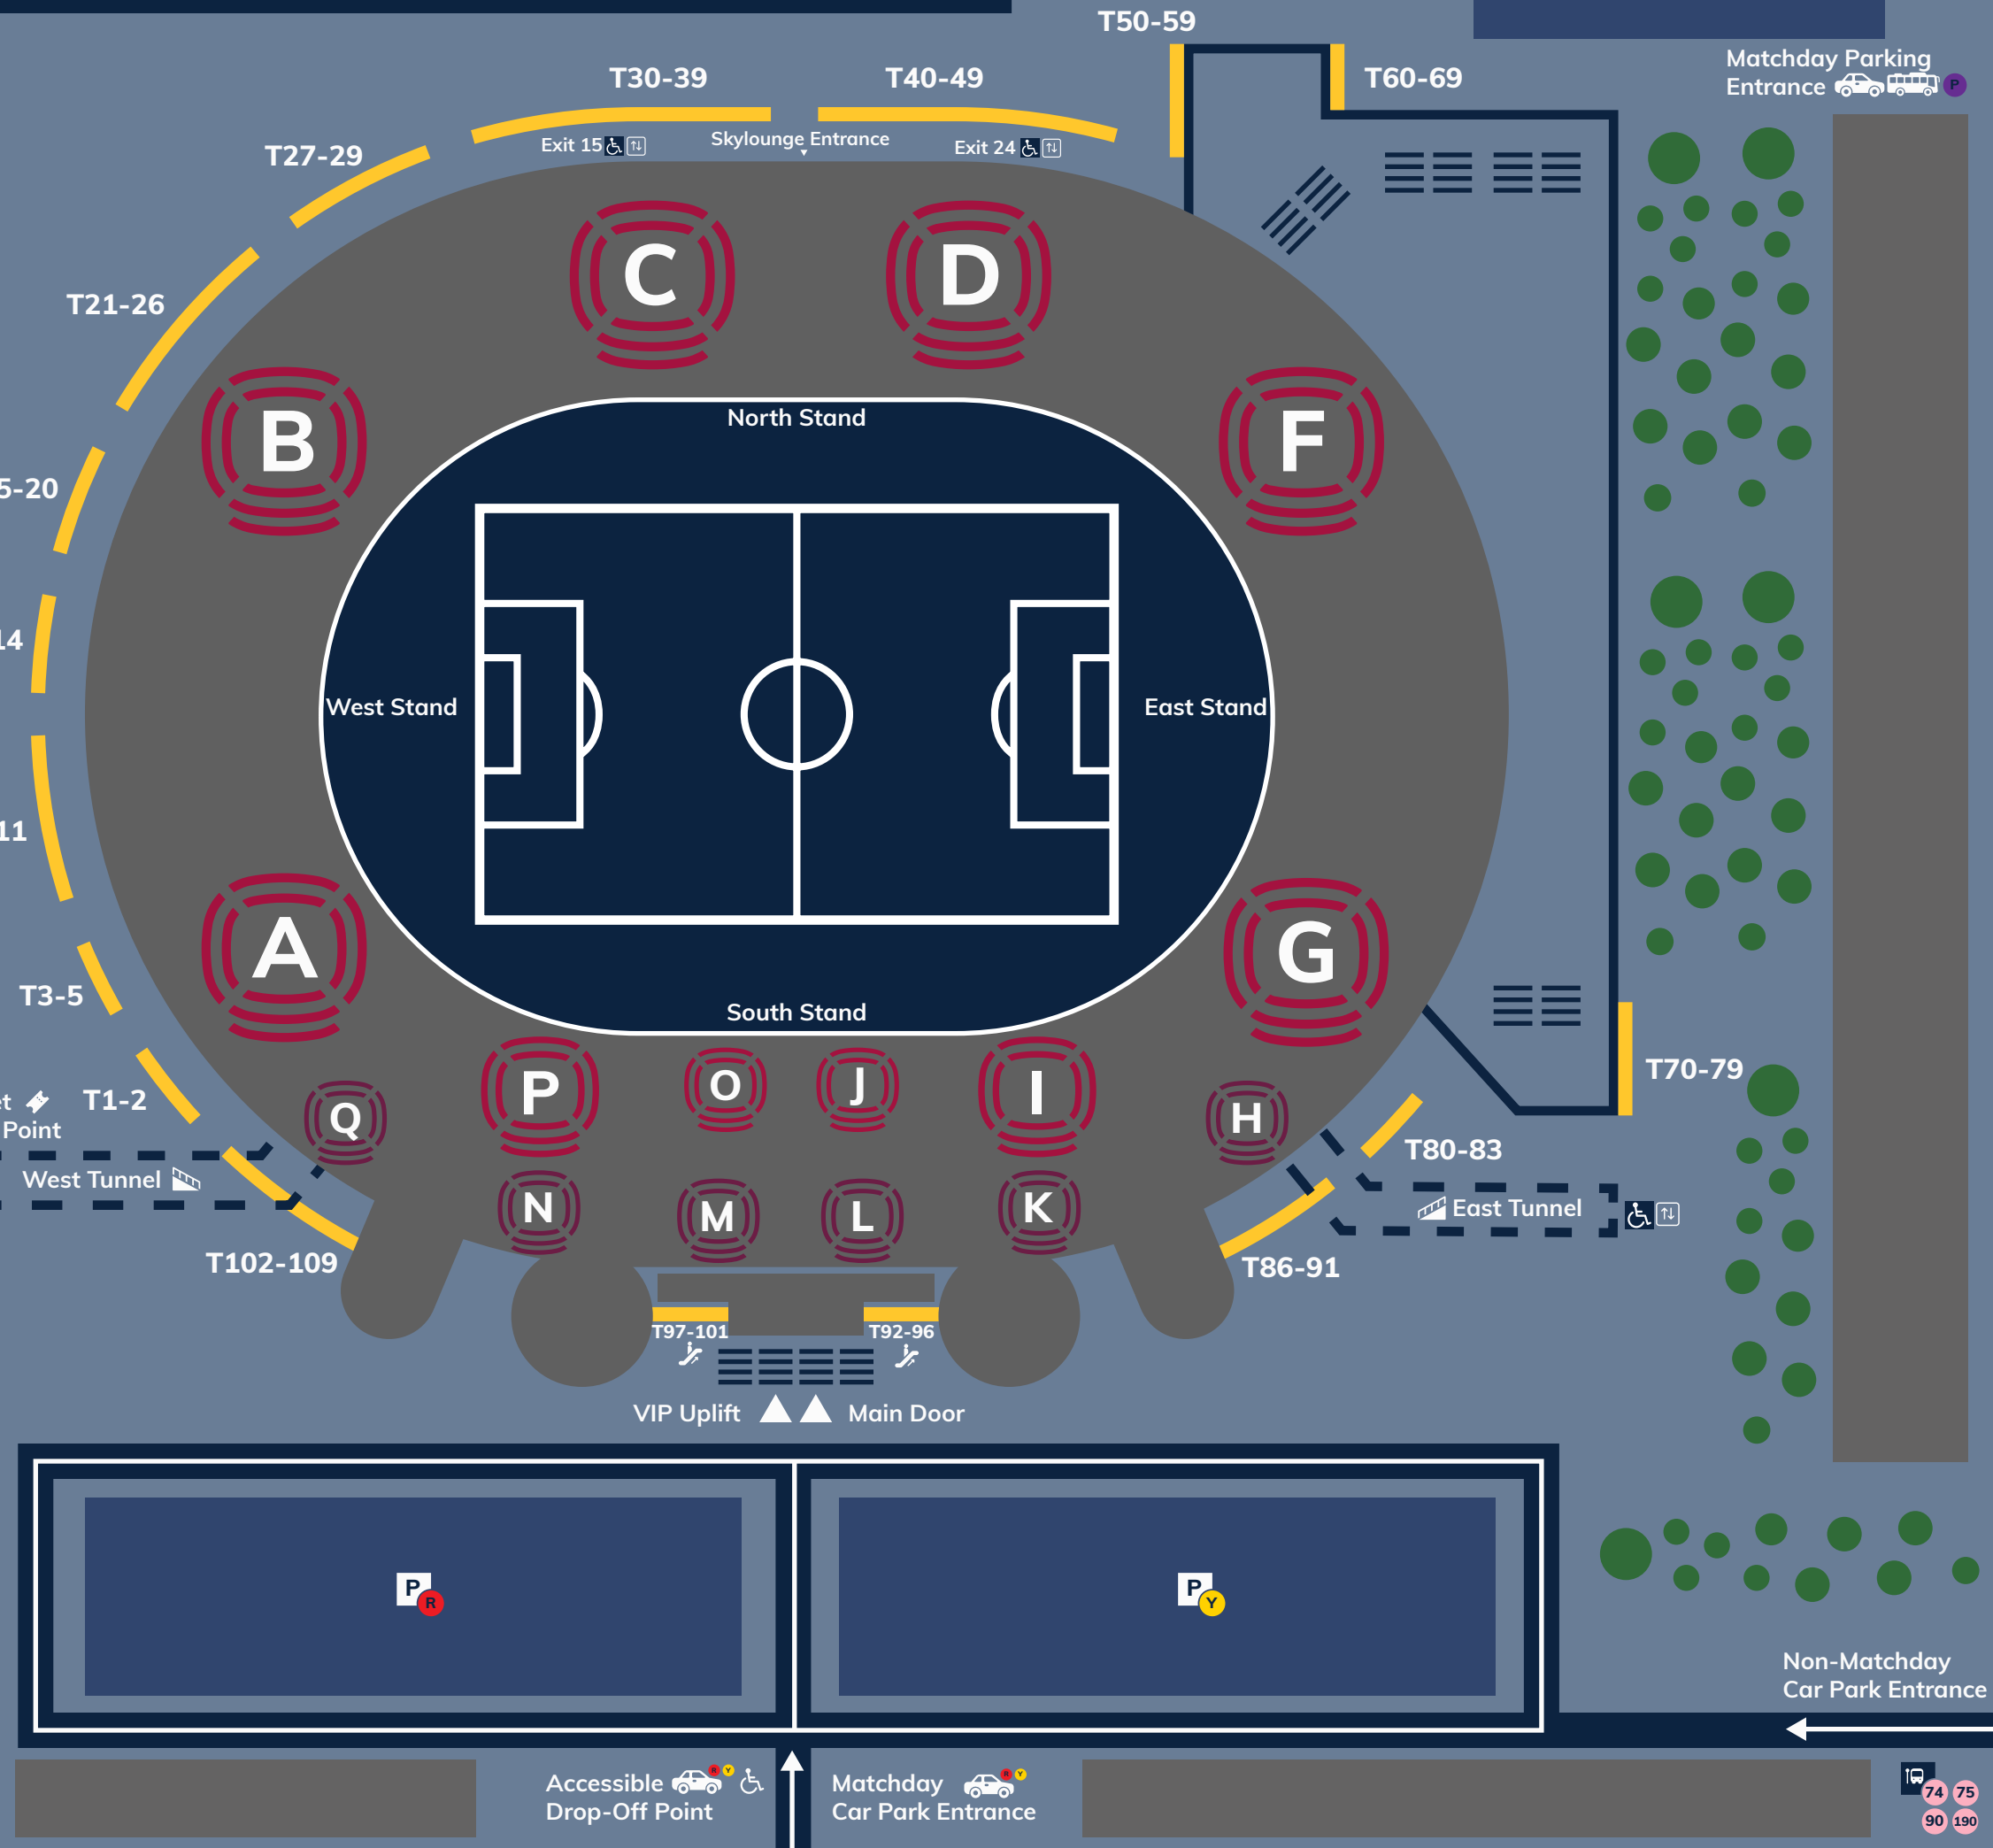

LEATHERBY DRIVE

P B

BATTLEFIELD ROAD

Shawlands / West

CARMUNOCK ROAD

5 34 90 121 189

Castlemilk / South

MOUNT ANNAN DRIVE

KINGHORN DRIVE

Kings Park Train Station Castlemilk / South

Matchday Parking Entrance

Non-Matchday Car Park Entrance

Accessible Drop-Off Point

Matchday Car Park Entrance

VIP Uplift Main Door

Ticket Help Point

West Tunnel

East Tunnel

T97-101 T92-96

T86-91

T70-79

T80-83

T102-109

T3-5

T6-11

T12-14

T15-20

T21-26

T27-29

T30-39

T40-49

T50-59